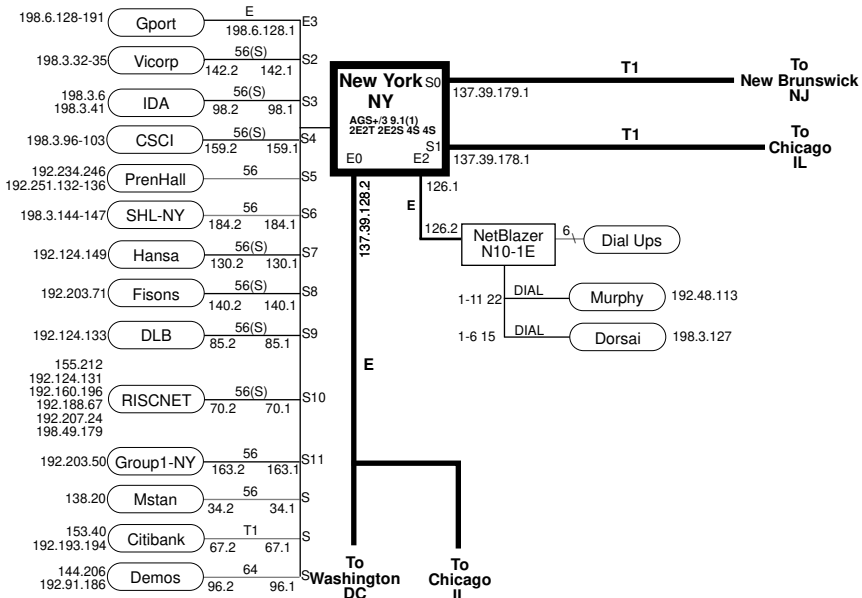

AlterNetSM Configuration 4/29/93

Washington D.C. detail

*MITRE's Addresses

- 7 128.19
- 128.29
- 134.182
- 129.83
- 134.182
- 192.12.24
- 192.47.242
- 192.48.114
- 192.48.115
- 192.68.173
- 192.80.55
- 192.100.71
- 192.188.104

San Francisco Bay Area detail

AlterNetSM Configuration 4/29/93

Boston detail

Texas detail

Los Angeles/San Diego area detail

New York detail

Portland detail

Chicago detail

New Brunswick detail