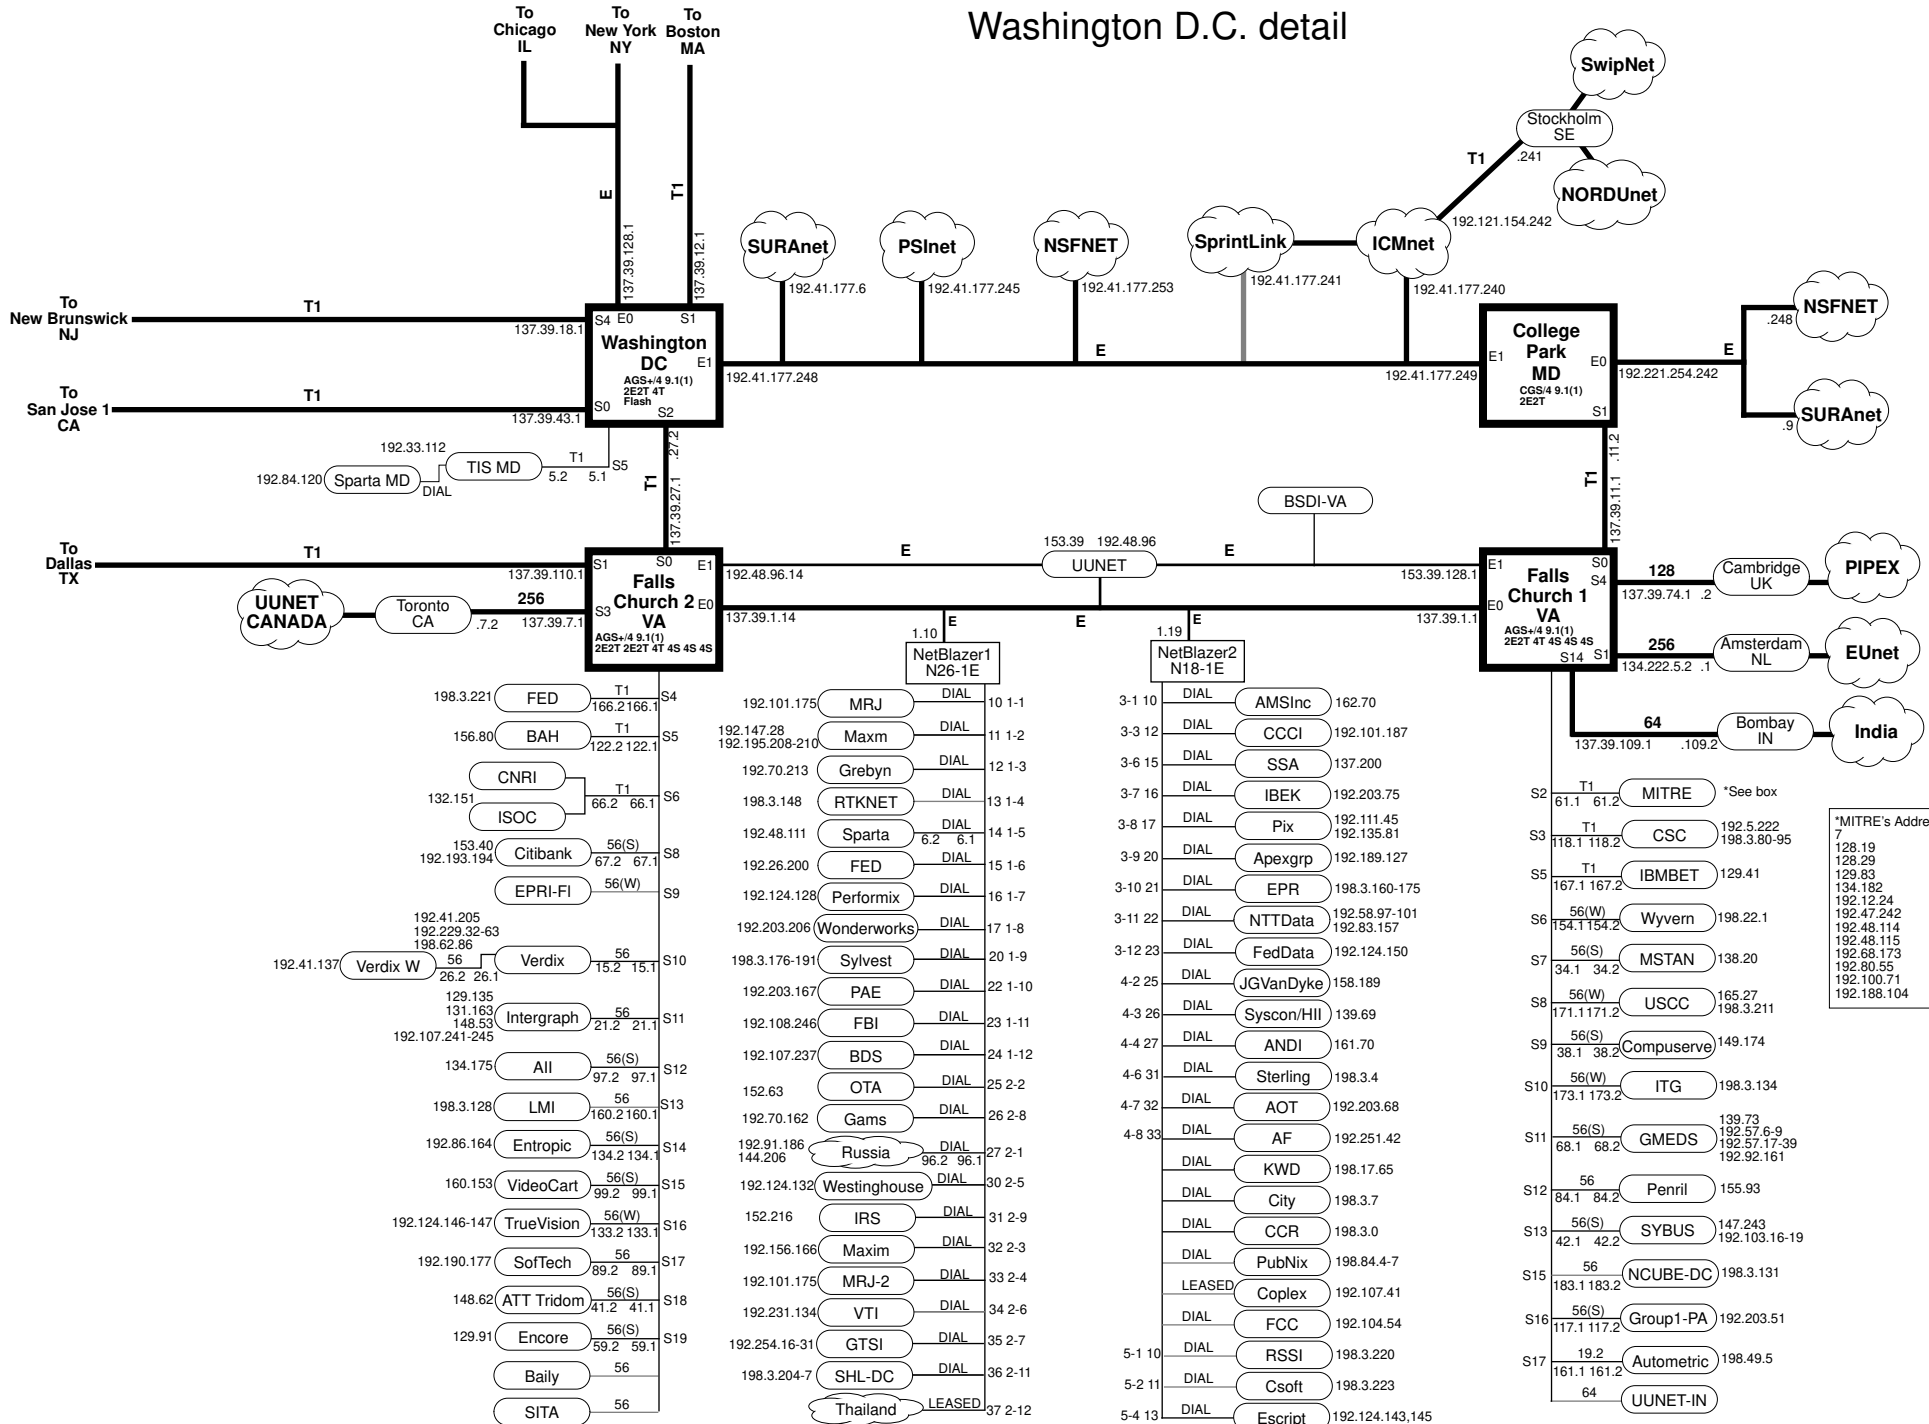

AlterNetSM Configuration 4/29/93

Washington D.C. detail

*MITRE's Addresses

- 7 128.19
- 128.29
- 134.182
- 129.83
- 134.182
- 192.12.24
- 192.47.242
- 192.48.114
- 192.48.115
- 192.68.173
- 192.80.55
- 192.100.71
- 192.188.104

San Francisco Bay Area detail

AlterNetSM Configuration 4/29/93

Boston detail

Texas detail

Los Angeles/San Diego area detail

New York detail

Portland detail

Chicago detail

New Brunswick detail