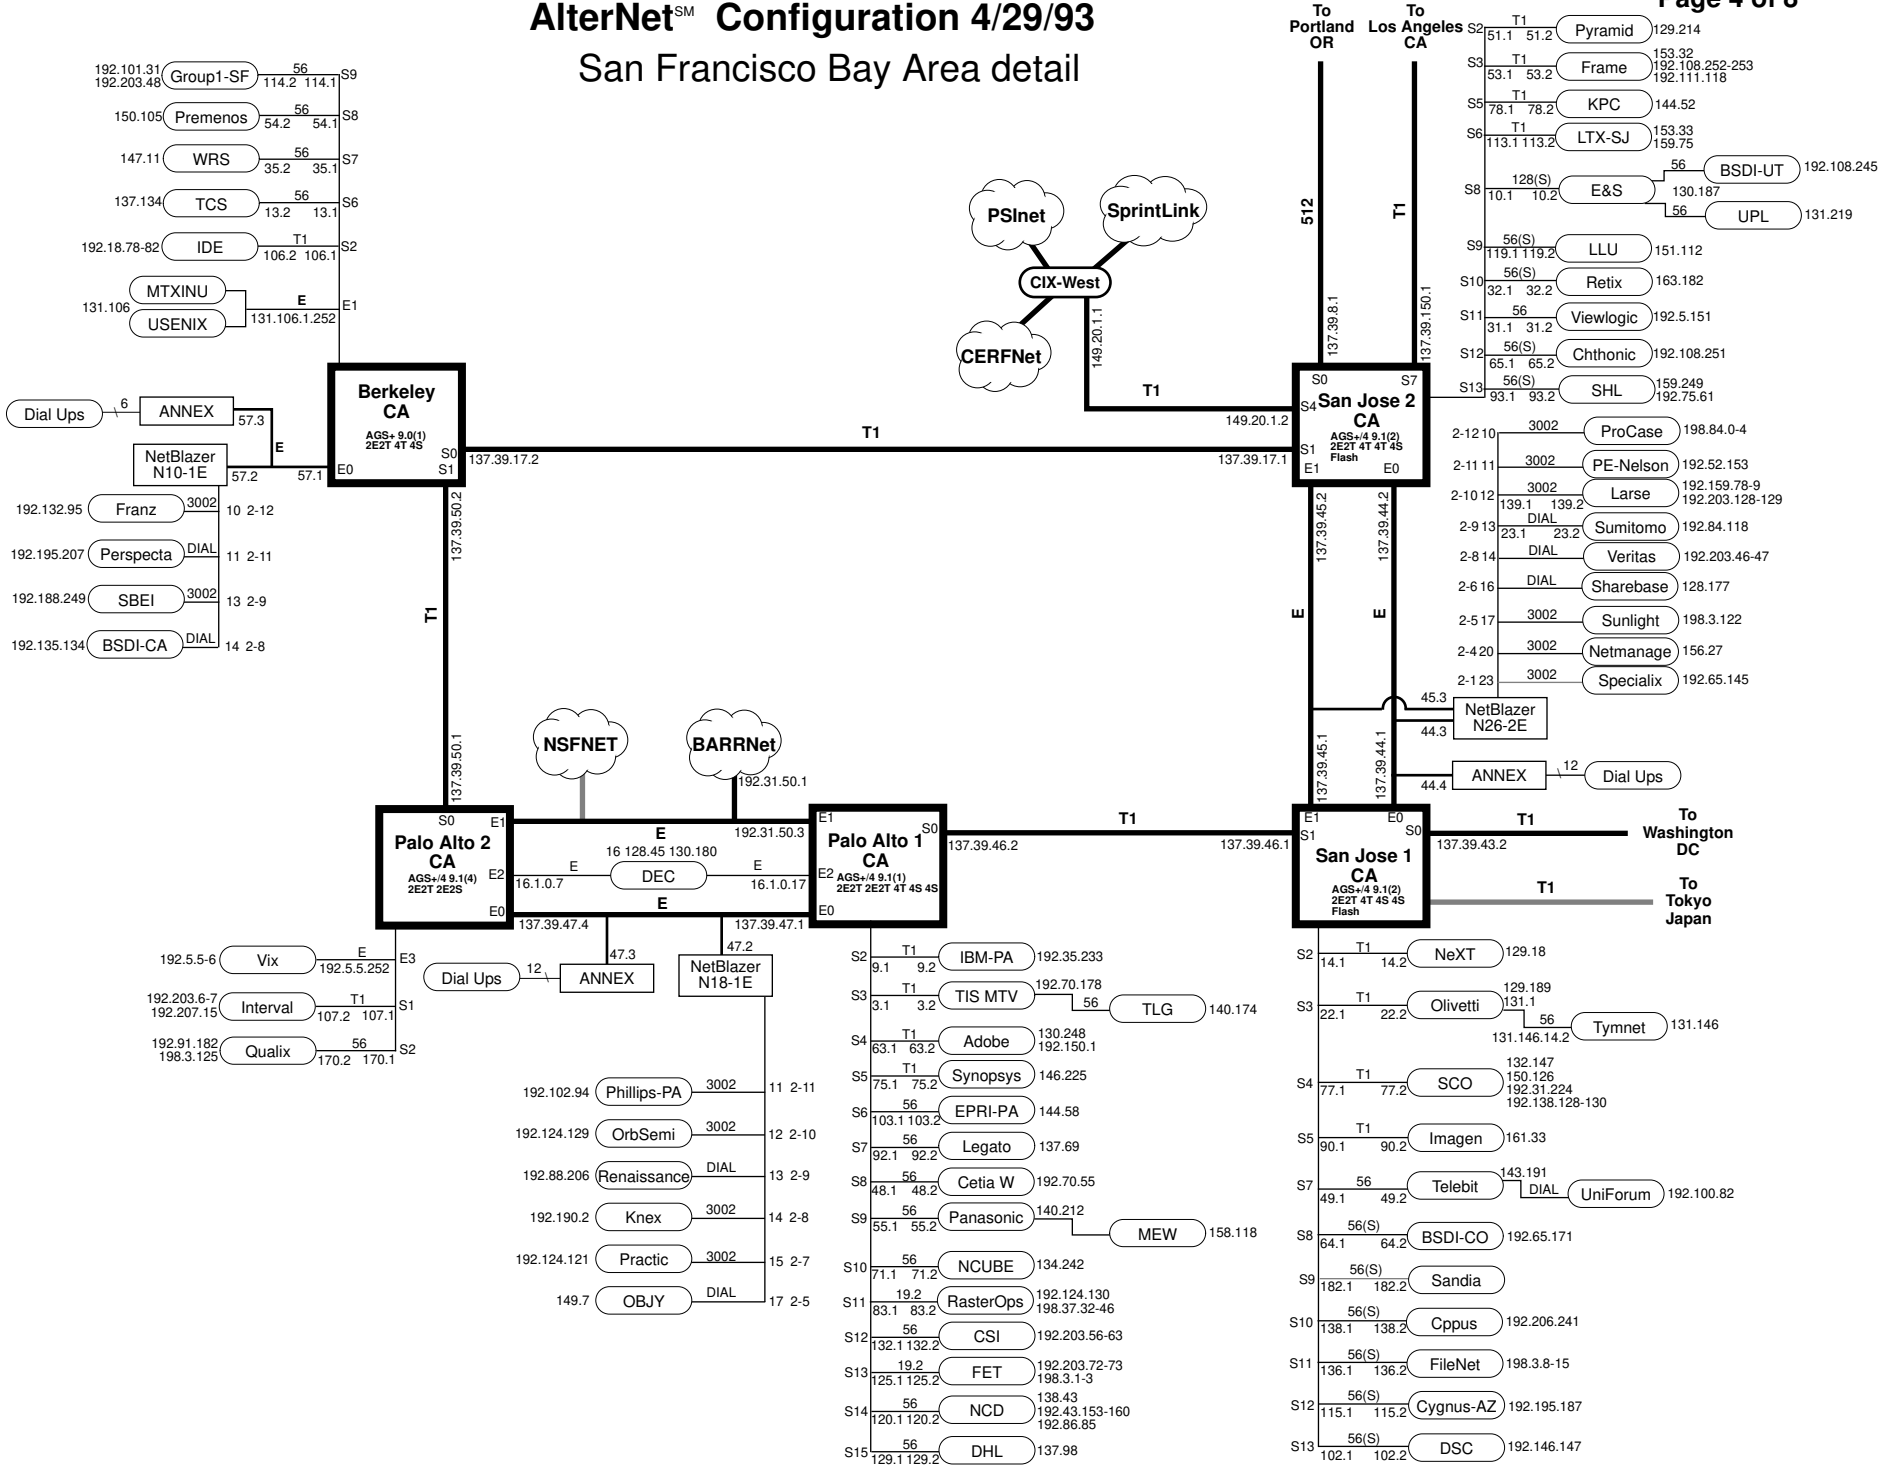

AlterNetSM Configuration 4/29/93

Washington D.C. detail

*MITRE's Addresses

- 7 128.19
- 128.29
- 134.182
- 129.83
- 134.182
- 192.12.24
- 192.47.242
- 192.48.114
- 192.48.115
- 192.68.173
- 192.80.55
- 192.100.71
- 192.188.104

San Francisco Bay Area detail

AlterNetSM Configuration 4/29/93

Boston detail

Texas detail

Los Angeles/San Diego area detail

New York detail

Portland detail

Chicago detail

New Brunswick detail