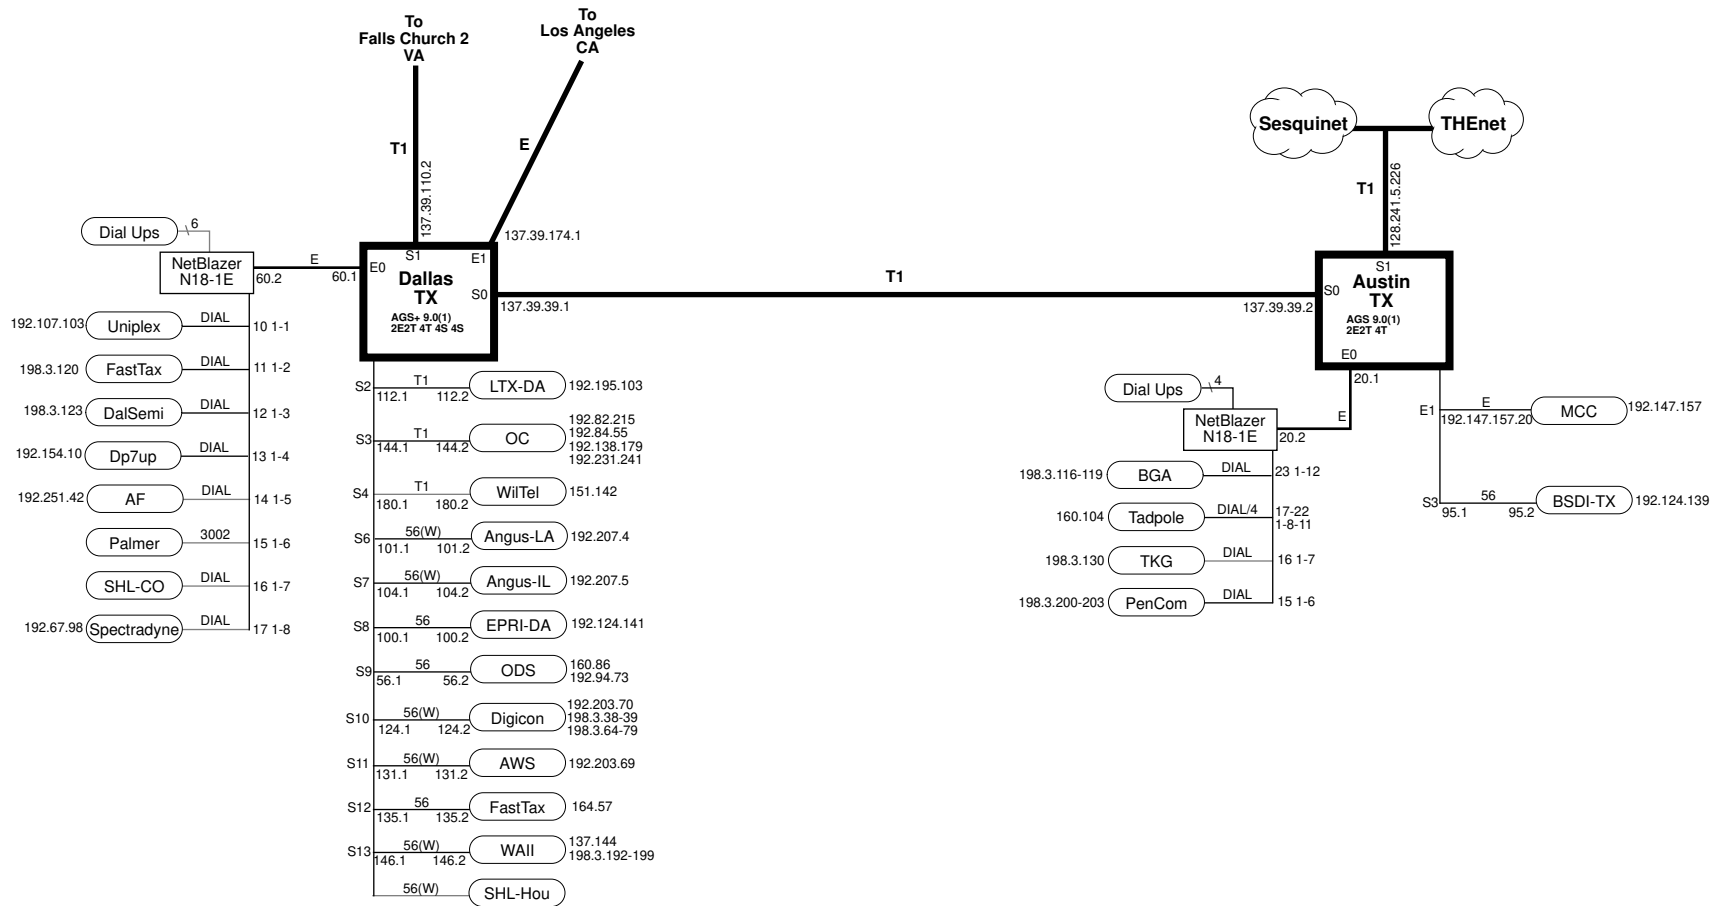

AlterNetSM Configuration 4/29/93

Washington D.C. detail

*MITRE's Addresses

- 7 128.19
- 128.29
- 134.182
- 129.83
- 134.182
- 192.12.24
- 192.47.242
- 192.48.114
- 192.48.115
- 192.68.173
- 192.80.55
- 192.100.71
- 192.188.104

San Francisco Bay Area detail

AlterNetSM Configuration 4/29/93

Boston detail

Texas detail

Los Angeles/San Diego area detail

New York detail

Portland detail

Chicago detail

New Brunswick detail