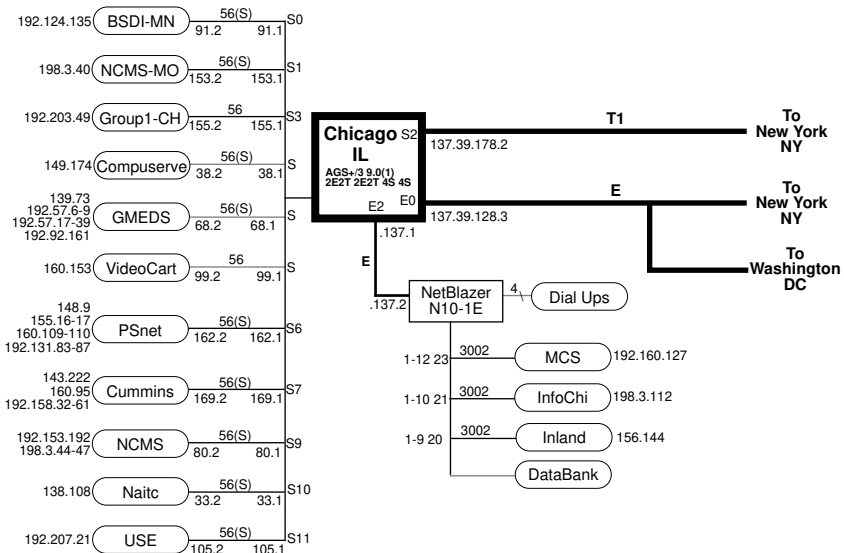

AlterNetSM Configuration 4/29/93

Washington D.C. detail

*MITRE's Addresses

- 7 128.19
- 128.29
- 134.182
- 129.83
- 134.182
- 192.12.24
- 192.47.242
- 192.48.114
- 192.48.115
- 192.68.173
- 192.80.55
- 192.100.71
- 192.188.104

San Francisco Bay Area detail

AlterNetSM Configuration 4/29/93

Boston detail

Texas detail

Los Angeles/San Diego area detail

New York detail

Portland detail

Chicago detail

New Brunswick detail