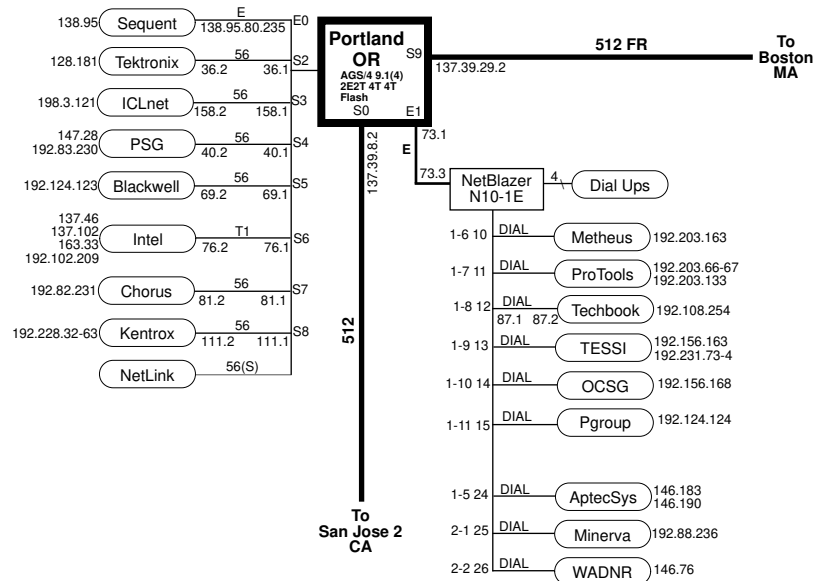

AlterNetSM Configuration 4/29/93

Washington D.C. detail

*MITRE's Addresses

- 7 128.19
- 128.29
- 134.182
- 129.83
- 134.182
- 192.12.24
- 192.47.242
- 192.48.114
- 192.48.115
- 192.68.173
- 192.80.55
- 192.100.71
- 192.188.104

San Francisco Bay Area detail

AlterNetSM Configuration 4/29/93

Boston detail

Texas detail

Los Angeles/San Diego area detail

New York detail

Portland detail

Chicago detail

New Brunswick detail