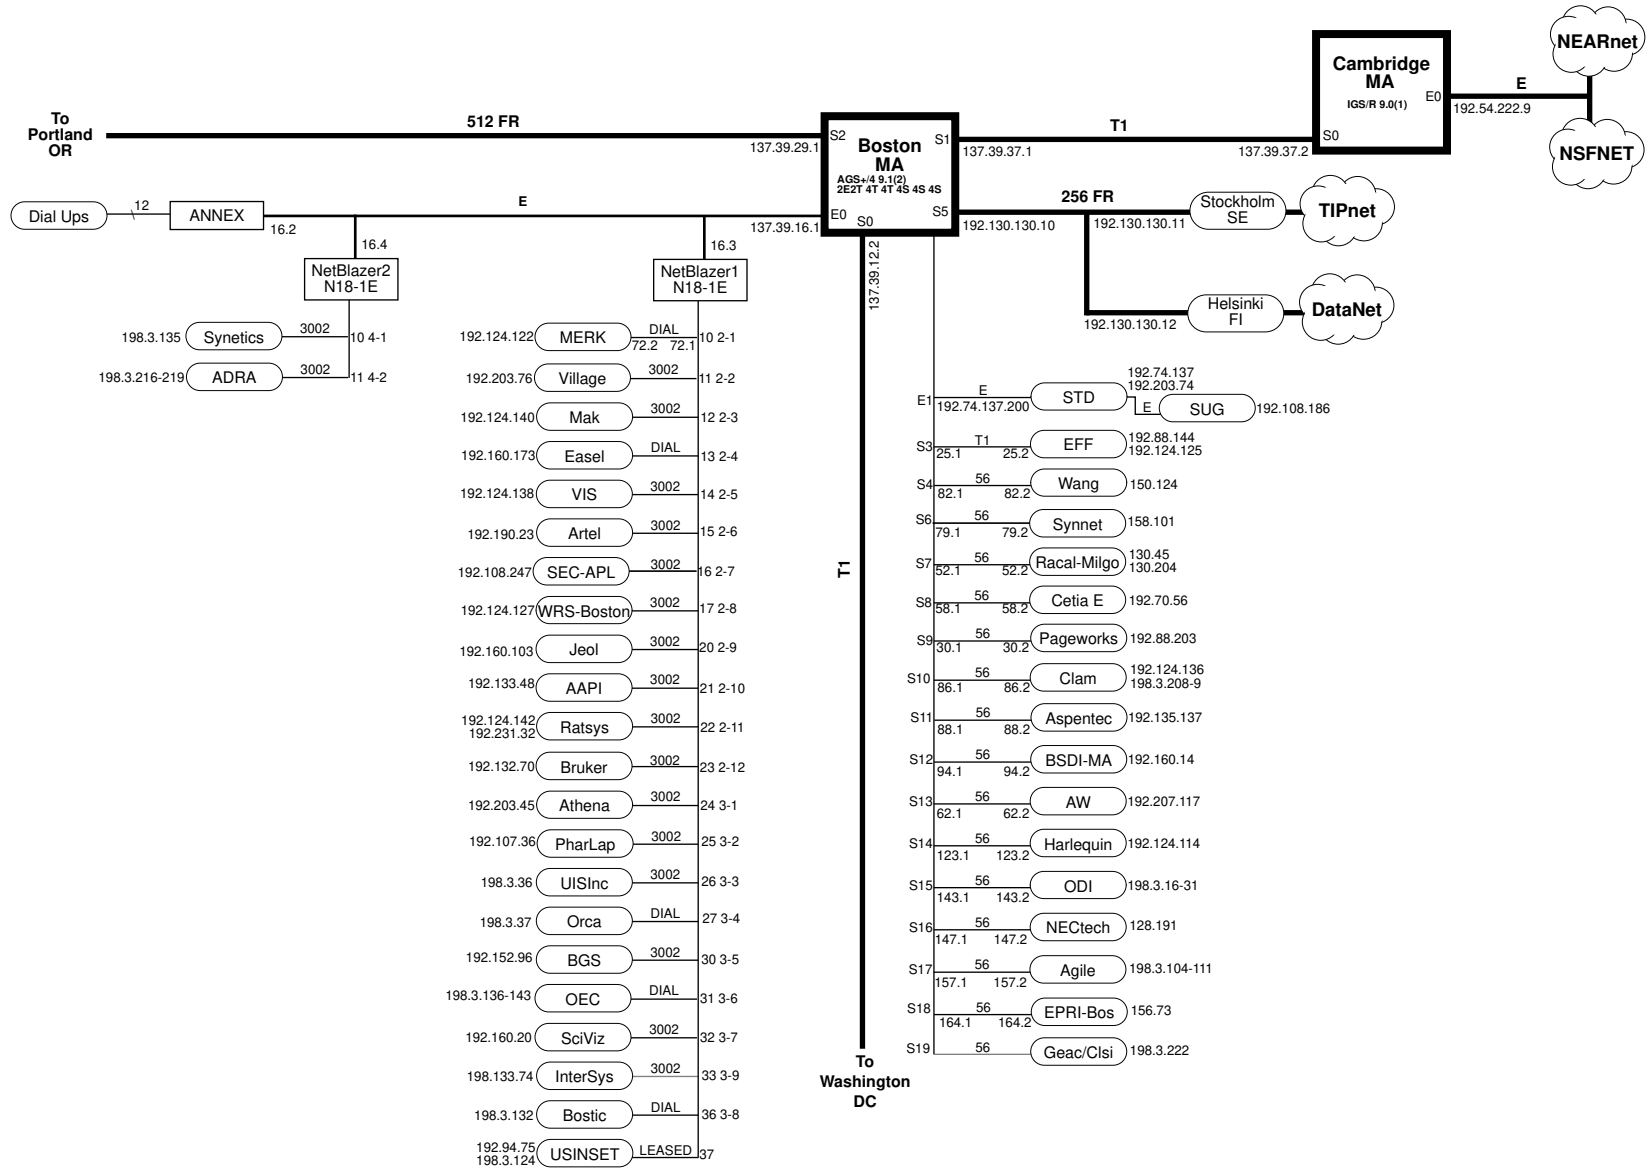

AlterNetSM Configuration 4/29/93

Washington D.C. detail

*MITRE's Addresses

- 7 128.19
- 128.29
- 134.182
- 129.83
- 134.182
- 192.12.24
- 192.47.242
- 192.48.114
- 192.48.115
- 192.68.173
- 192.80.55
- 192.100.71
- 192.188.104

San Francisco Bay Area detail

AlterNetSM Configuration 4/29/93

Boston detail

Texas detail

Los Angeles/San Diego area detail

New York detail

Portland detail

Chicago detail

New Brunswick detail