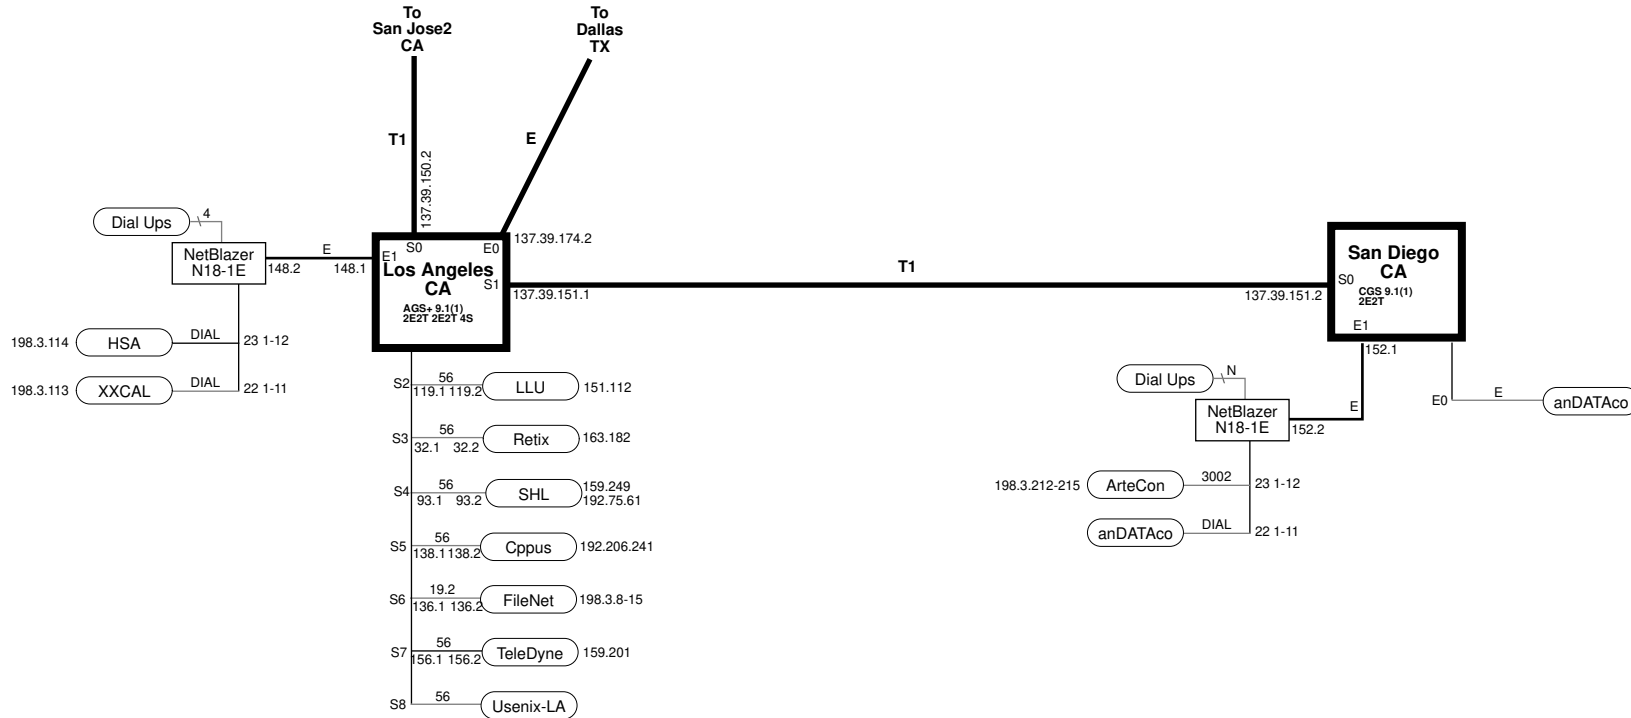

AlterNetSM Configuration 4/29/93

Washington D.C. detail

*MITRE's Addresses

- 7 128.19
- 128.29
- 134.182
- 129.83
- 134.182
- 192.12.24
- 192.47.242
- 192.48.114
- 192.48.115
- 192.68.173
- 192.80.55
- 192.100.71
- 192.188.104

San Francisco Bay Area detail

AlterNetSM Configuration 4/29/93

Boston detail

Texas detail

Los Angeles/San Diego area detail

New York detail

Portland detail

Chicago detail

New Brunswick detail